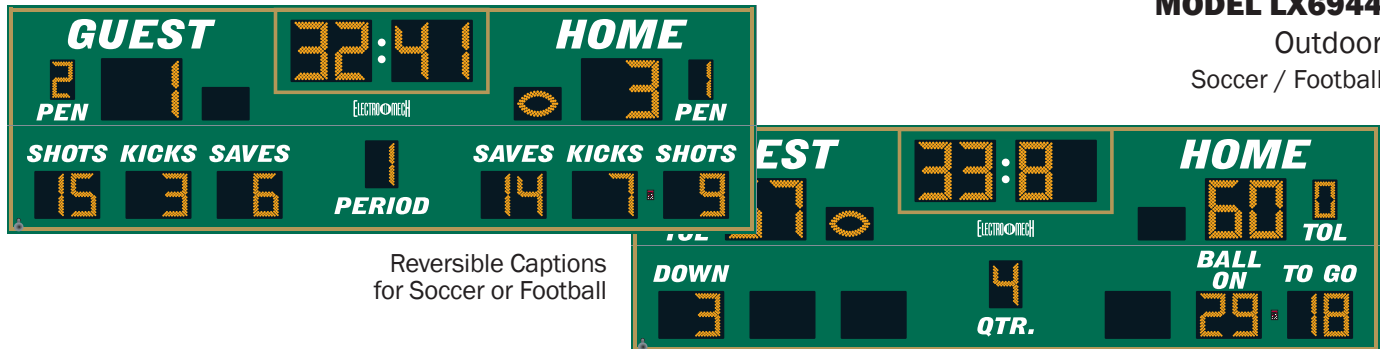

**MODEL LX6944**  
Outdoor  
Soccer / Football

Reversible Captions for Soccer or Football

<b>Dimensions</b>	<b>Weight</b>	<b>Cabinet Material</b>	<b>Caption Height</b>	<b>Accent Material</b>
26 ft x 8 ft	600 lb	Aluminum	12 in, 7 in	2.4 mil cast vinyl
<b>Digit Height</b>	<b>Indicator Size</b>	<b>Digit Colors</b>	<b>Electrical</b>	
24 in, 18 in, 15 in	10 in	Amber or Red	4.1 Amps, 120 VAC	

**STANDARD EQUIPMENT & FEATURES**

- Double cabinet design with heavy duty extruded aluminum framing
- Light weight, rust free, all aluminum construction
- Mounting hardware for permanent installation on posts without the need for on site fabrication
- Choice of 18 standard paint colors
- Choice of amber or red LED displays
- LED display circuit scoreboards conformal coated for outdoor use
- Internally mounted trumpet horn
- Full-sized 37-key control console with LCD display
- Fifty programmable brightness levels
- Control console includes fully programmable Practice Segment Timer mode
- Junction box and patch cable for hardwired installations
- Five-year limited warranty

**DIGITS / INDICATORS**

Guest Points, Home Points, and Period Clock digits are 24 inches tall, while Penalty/Time Outs Left digits are 15 inches tall. All other digits are 18 inches tall. Football-shaped Possession indicators are 10 inches tall. Digits and indicators are formed from matrices of super-bright, long-lasting, energy-efficient LEDs (Light Emitting Diodes). Choose either amber or red LEDs for all outdoor products. Our LED assemblies are protected by aluminum masks that allow the hard epoxy shells of the LEDs to be exposed for maximum viewing angles.